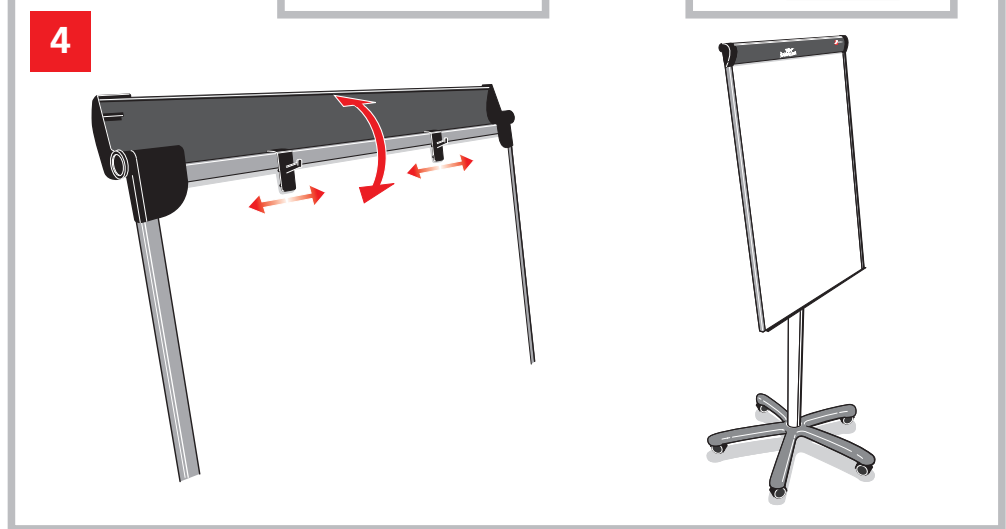

NOBO

BARRACUDA MOBILE EASEL

1902386

ACCO Brands Europe
www.accoeurope.com

Made in CHINA

Issue 1

CBT 3164/02