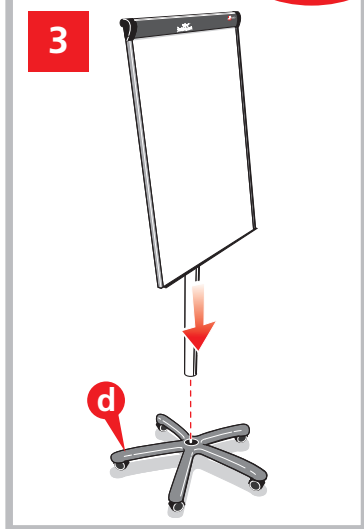

NOBO

BARRACUDA MOBILE EASEL

1902386

ACCO Brands Europe
www.accoeurope.com

Made in CHINA

Issue 1

CBT 3164/02