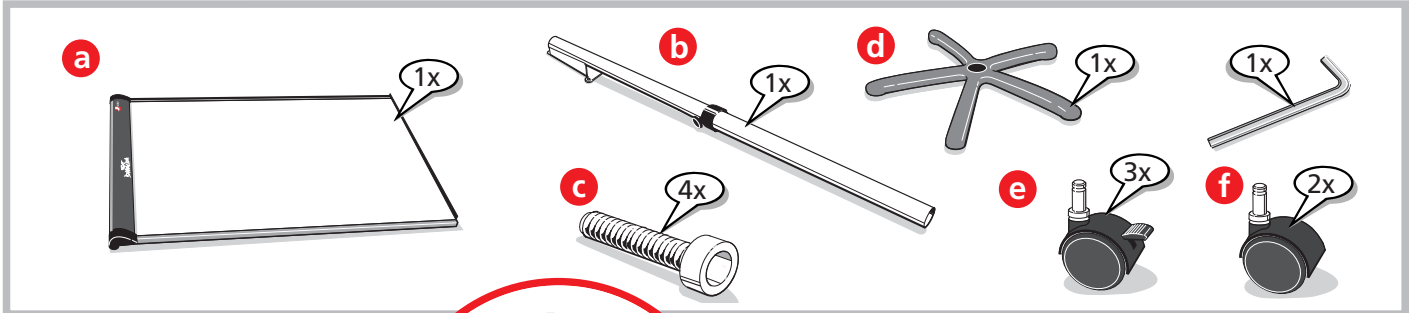

NOBO

BARRACUDA MOBILE EASEL

1902386

ACCO Brands Europe
www.accoeurope.com

Made in CHINA

Issue 1

CBT 3164/02