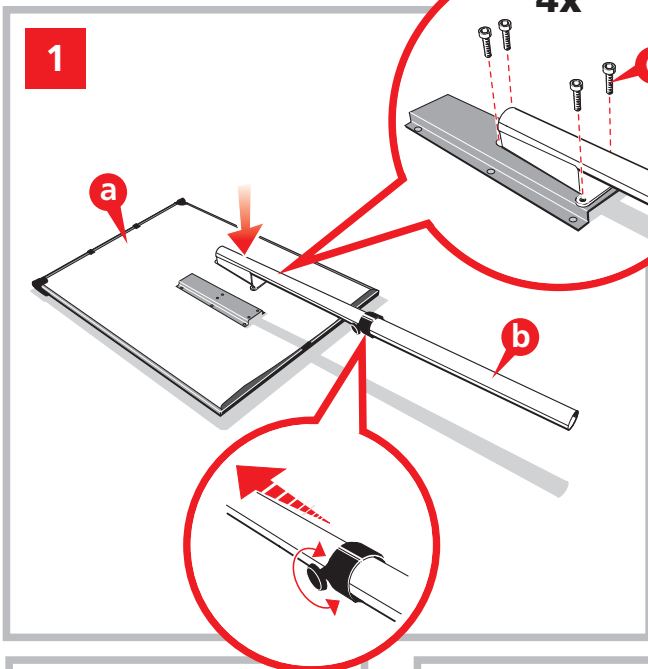

NOBO

BARRACUDA MOBILE EASEL

1902386

ACCO Brands Europe
www.accoeurope.com

Made in CHINA

Issue 1

CBT 3164/02