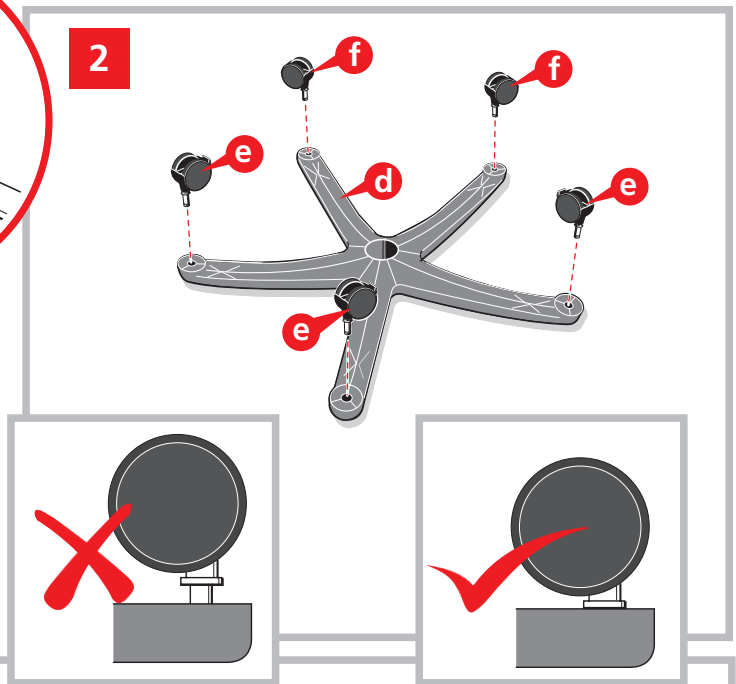

NOBO

BARRACUDA MOBILE EASEL

1902386

ACCO Brands Europe
www.accoeurope.com

Made in CHINA

Issue 1

CBT 3164/02